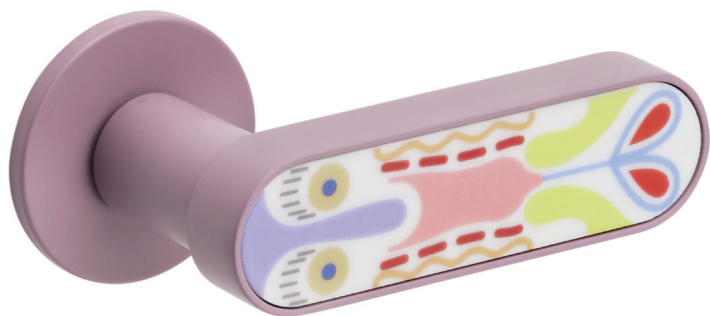

crisalide mini

design:
Elena Salmistraro

made in italy

CM40
AVP + PSD

Alluminio + porcellana
Aluminium + porcelain

ARO + PSW
Oro satinato + porcellana lucida
bianca
*Satin gold + white glossy
porcelain*

ARO + PSD
Oro satinato + porcellana lucida
decorata
*Satin gold + decorated glossy
porcelain*

ABN + PSD
Bianco + porcellana lucida
decorata
*White + decorated glossy
porcelain*

ANE + PSW
Nero + porcellana lucida bianca
Black + white glossy porcelain

ANE + PSD
Nero + porcellana lucida decorata
*Black + decorated glossy
porcelain*

ABC + PSD
Blu colomba + porcellana lucida
decorata
*Blue dove + decorated glossy
porcelain*

AVP + PSD
Violetto pastello + porcellana
lucida decorata
*Pastel violet + decorated glossy
porcelain*