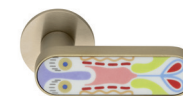

crisalide mini

design:
Elena Salmistraro

made in italy

CM40
AVP + PSD

Alluminio + porcellana
Aluminium + porcelain

ARO + PSW
Oro satinato + porcellana lucida
bianca
*Satin gold + white glossy
porcelain*

ARO + PSD
Oro satinato + porcellana lucida
decorata
*Satin gold + decorated glossy
porcelain*

ABN + PSD
Bianco + porcellana lucida
decorata
*White + decorated glossy
porcelain*

ANE + PSW
Nero + porcellana lucida bianca
Black + white glossy porcelain

ANE + PSD
Nero + porcellana lucida decorata
*Black + decorated glossy
porcelain*